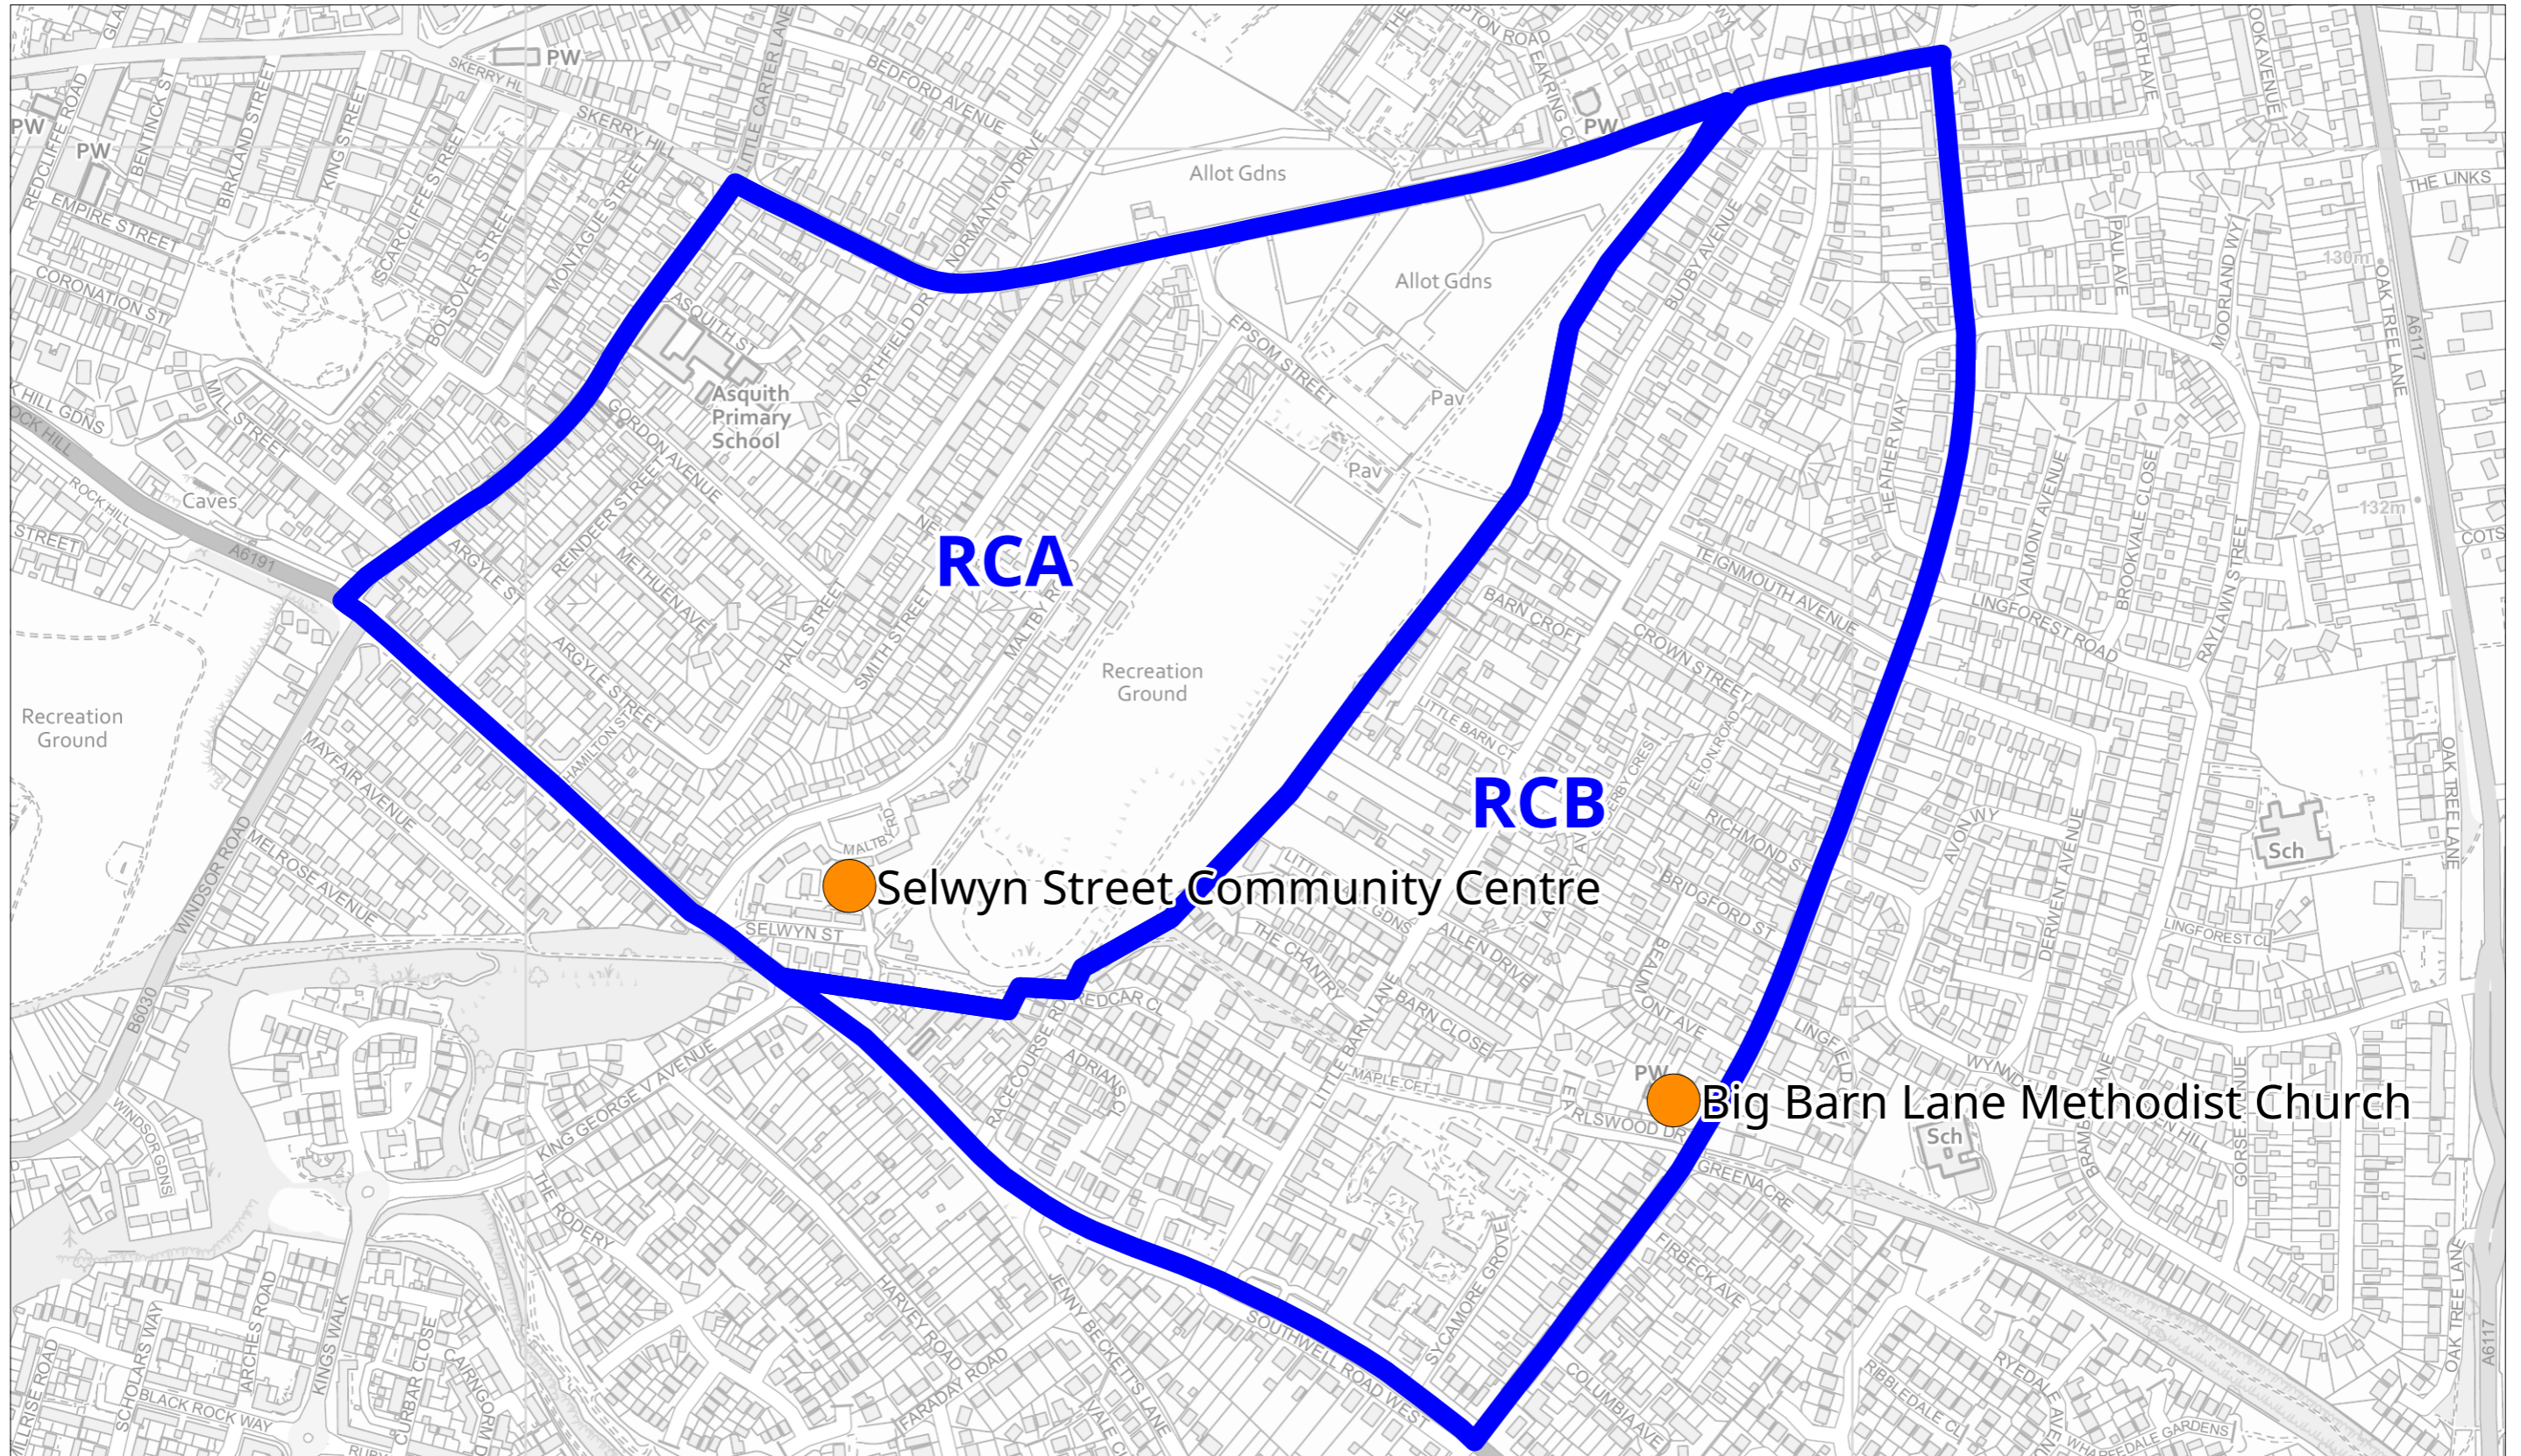

Racecourse

Sterling Court
Norton Road
Stevenage
Herts SG1 2JY
UK

Tel : +44 (0)1438 747996
Fax : +44 (0)1438 747997
E-mail: info@cadcorp.com

Operator:	Josh Peck
Department:	Elections
Drawing No:	26/36
Date: 21/08/2022	Scale: 1:5000