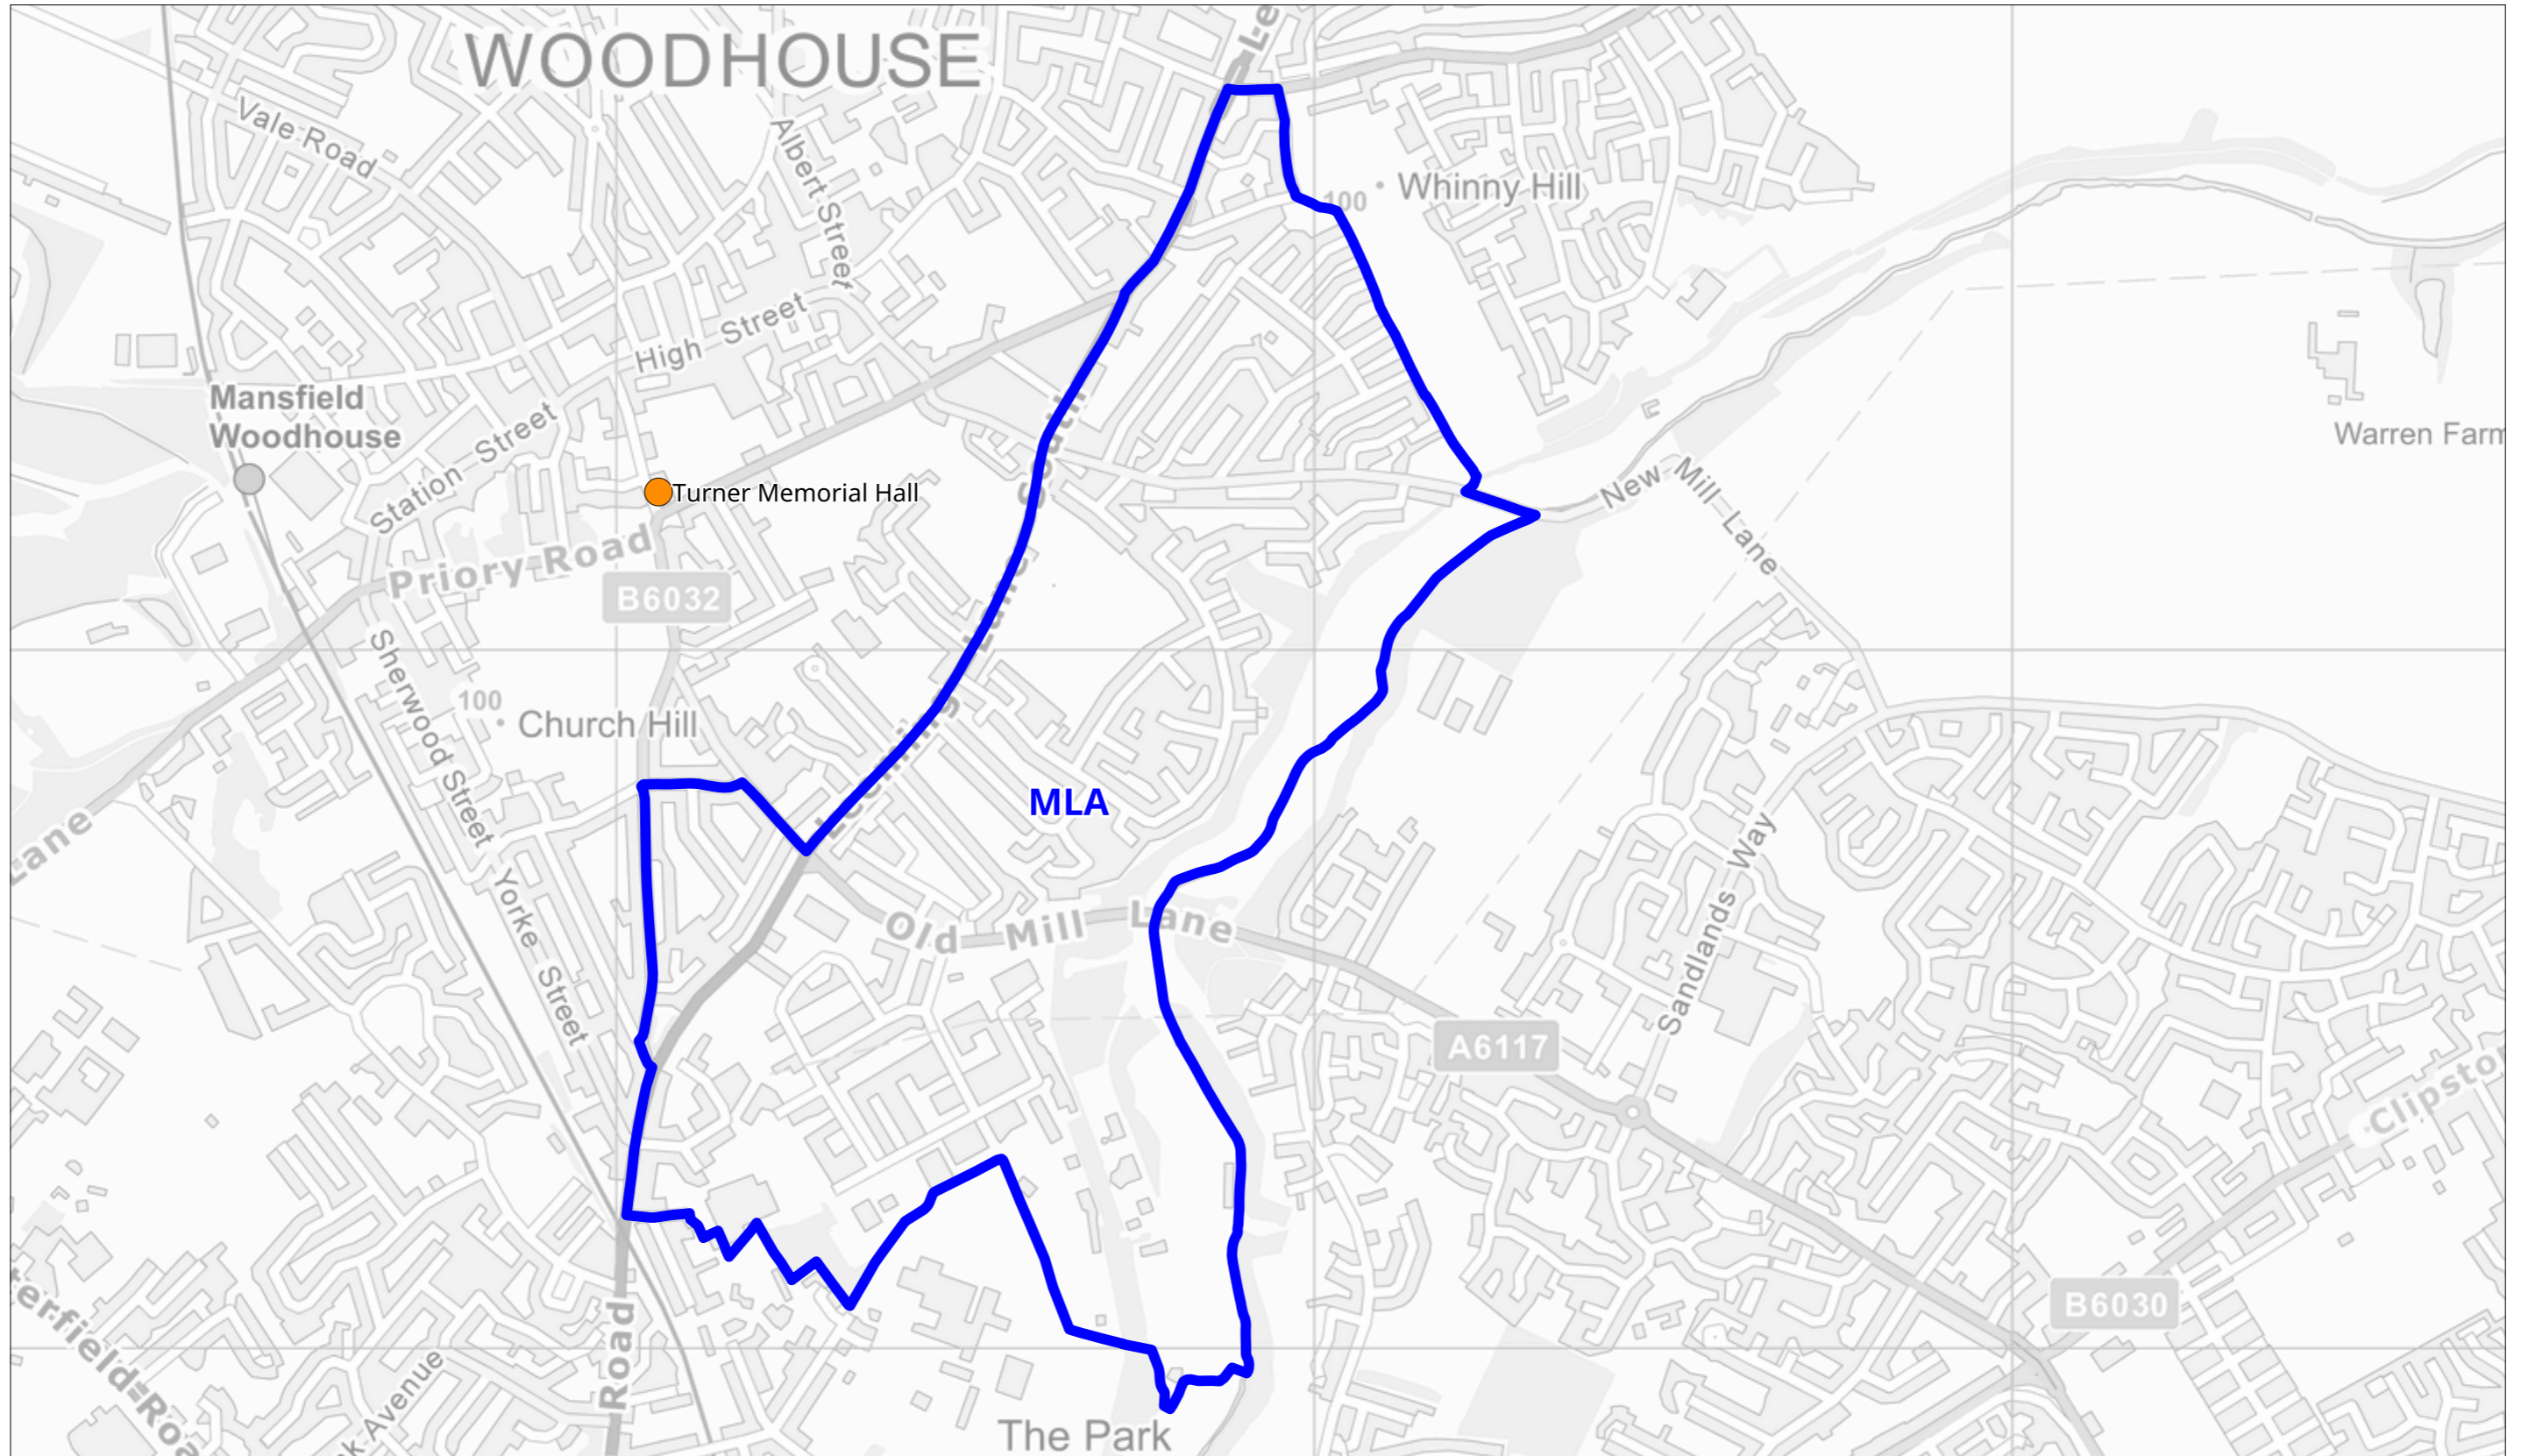

Mill Lane

Sterling Court
Norton Road
Stevenage
Herts SG1 2JY
UK

Tel : +44 (0)1438 747996
Fax : +44 (0)1438 747997
E-mail: info@cadcorp.com

Operator:	Josh Peck
Department:	Elections
Drawing No:	18/36
Date: 21/08/2022	Scale: 1:9500