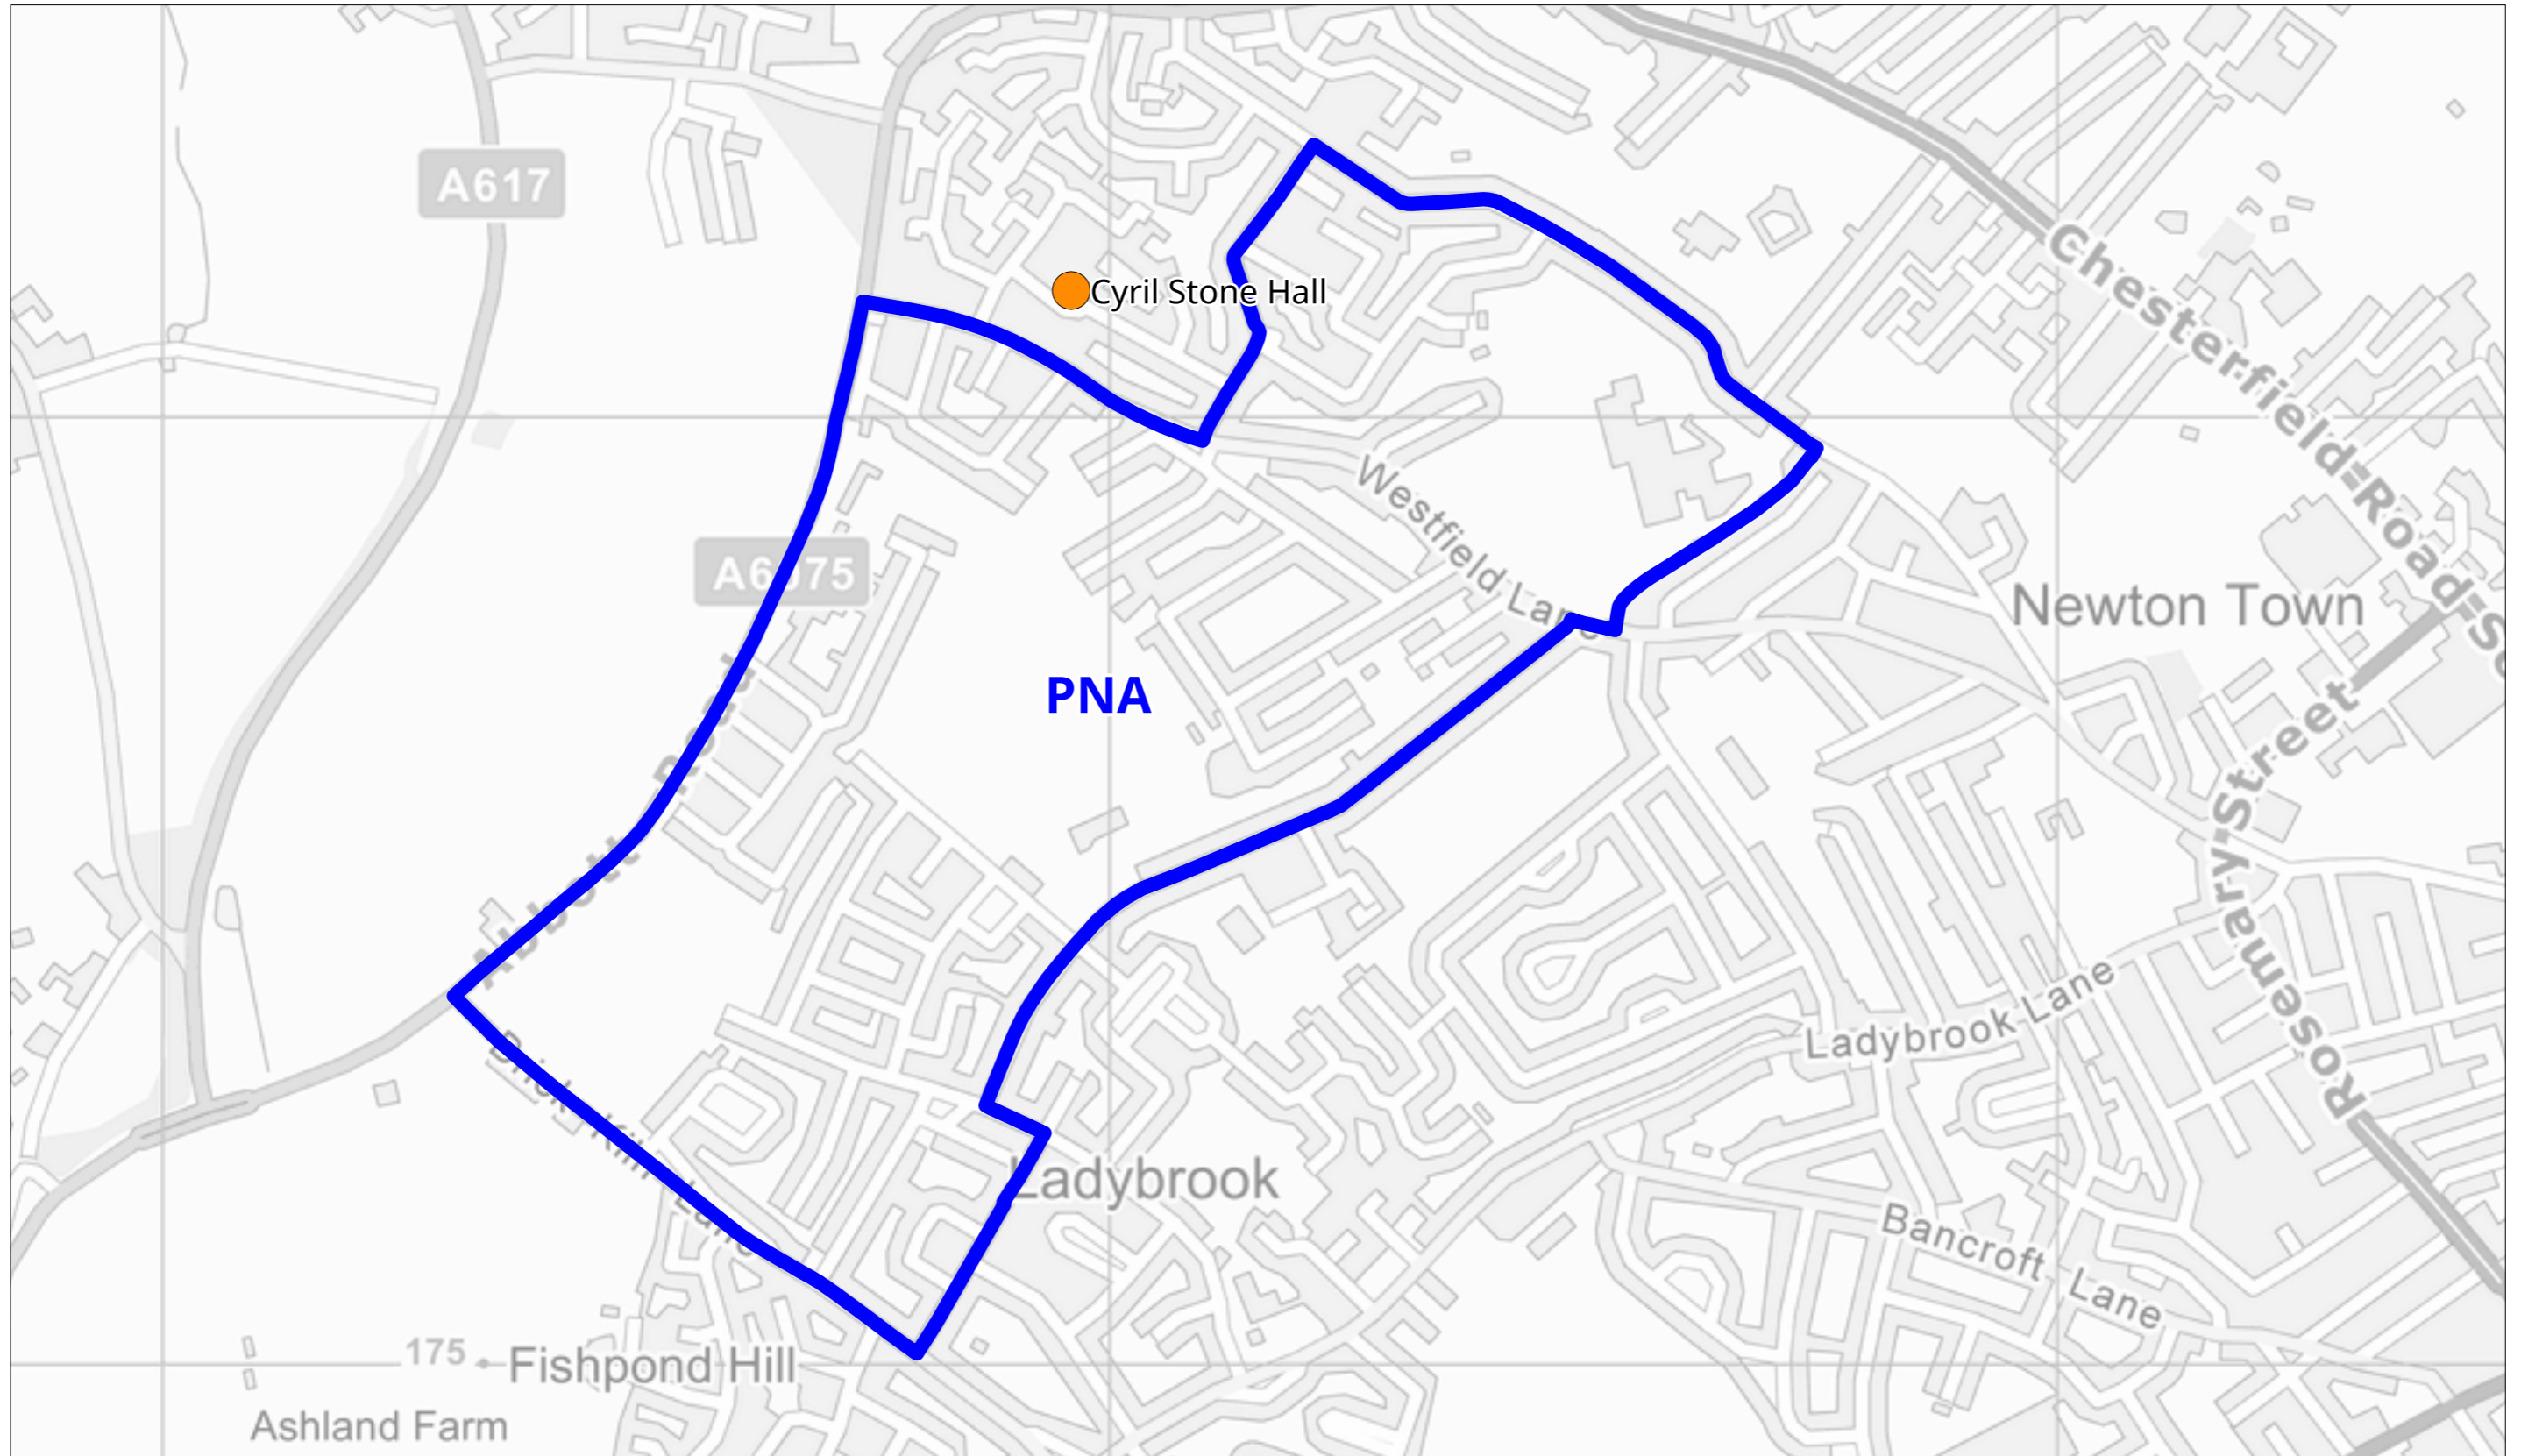

Penniment

Sterling Court
Norton Road
Stevenage
Herts SG1 2JY
UK

Tel : +44 (0)1438 747996
Fax : +44 (0)1438 747997
E-mail: info@cadcorp.com

Operator:	Josh Peck
Department:	Elections
Drawing No:	24/36
Date: 21/08/2022	Scale: 1:6999