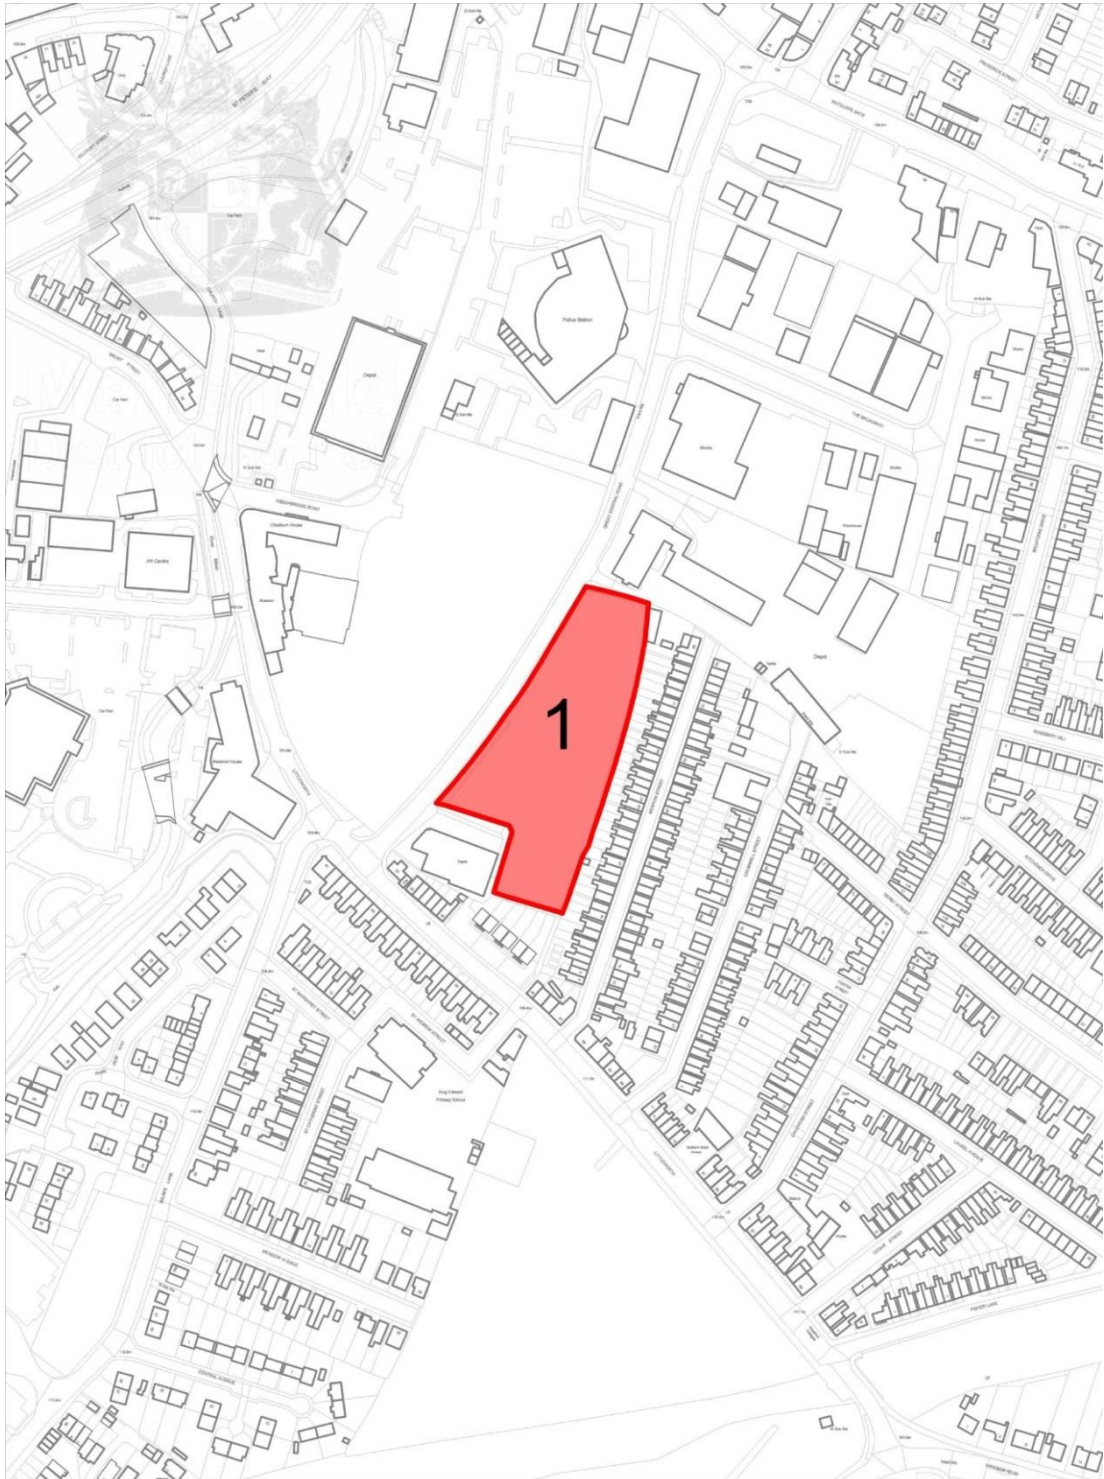

Site Plan

Site Reference	1
Site Name / Address	Former Mansfield Brewery (part B), Great Central Road, Mansfield
Hectares	0.76
Planning Status	Permission in Principle
No. of Dwellings	20 - 30
Proposed for PIP	Yes

© Crown copyright and database rights 2016 Ordnance Survey 100017823; Aerial Photography 1946, 2007, 2013 - 'Copyright GeoPerspectives';
Aerial Photography 2000 - '©GetMapping'; Aerial Photography 2003, 2009 - 'Cities Revealed' copyright by The GeoInformation® Group;

Planning History

App Ref	Proposal	Granted Date	Expiry Date
---------	----------	--------------	-------------

No planning history since 2000 / 2001.

Site Information / Notes

2017/0631/PIP