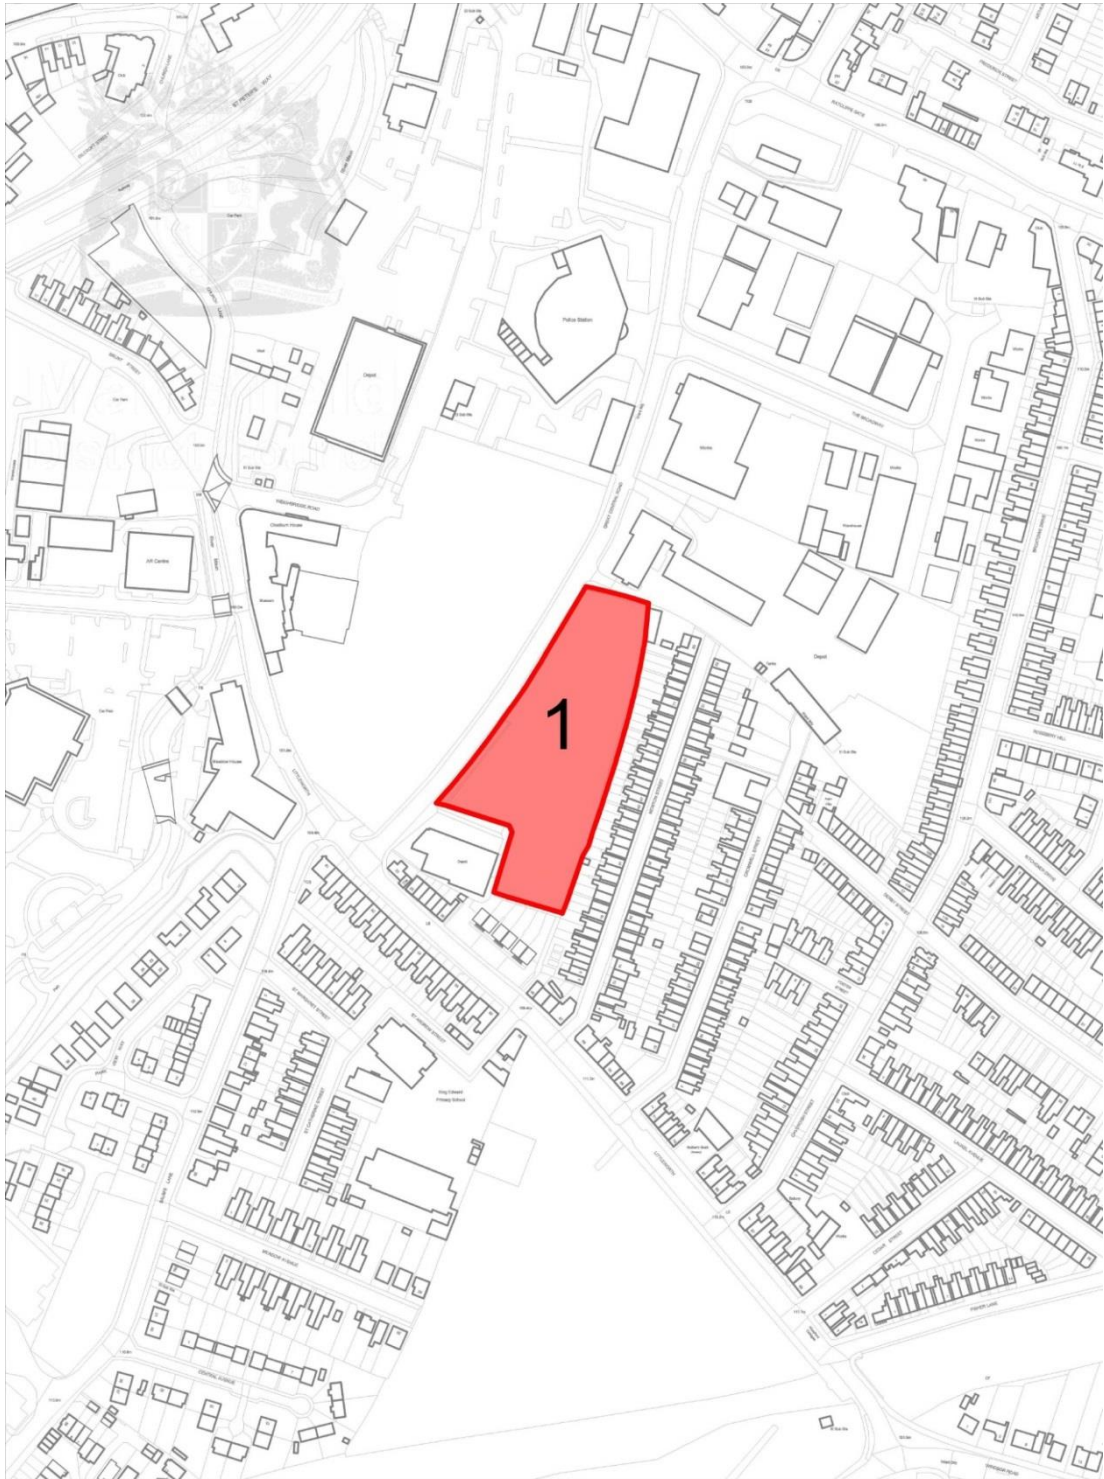

## Site Plan

Site Reference	1
Site Name / Address	Former Mansfield Brewery (part B), Great Central Road, Mansfield
Hectares	0.76
Planning Status	Permission in Principle
No. of Dwellings	20 - 30
Proposed for PIP	Yes

© Crown copyright and database rights 2016 Ordnance Survey 100017823; Aerial Photography 1946, 2007, 2013 - 'Copyright GeoPerspectives';  
Aerial Photography 2000 - '©GetMapping'; Aerial Photography 2003, 2009 - 'Cities Revealed' copyright by The GeoInformation® Group;