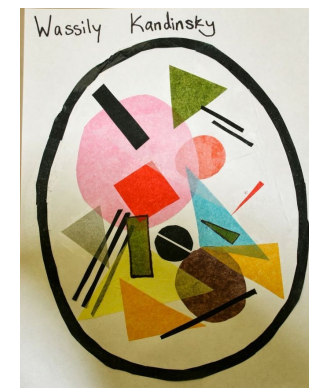

Kandinsky

Wassily Kandinsky was one of the most important 20th Century artists. He was a major figure in modern art and painted some of the first modern abstract works. He felt that he could express feelings and music through colours and shapes in his paintings.

Have a go at creating your own piece of art in the style of Kandinsky. You could use these ideas to help you.

mansfieldmuseum

Mansfield
District Council